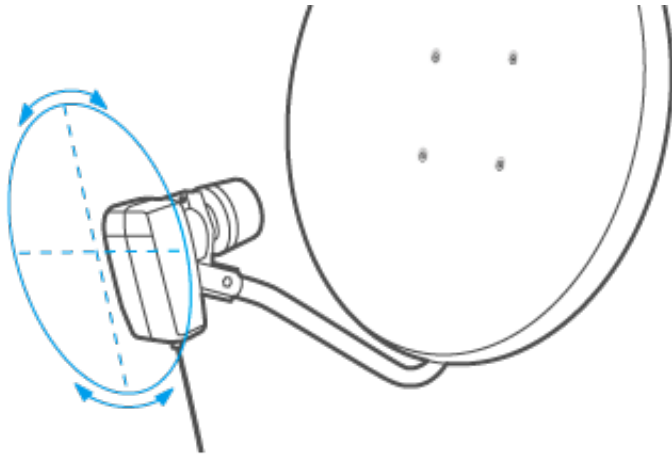

Adjust the LNB Lorem ipsum dolor sit amet, consectetur adipisicing elit, sed do eiusmod tempor incididunt ut labore et dolore magna aliqua. Ut enim ad minim veniam, quis nostrud exercitation ullamco laboris nisi ut aliquip ex ea commodo consequat. Duis aute irure dolor in reprehenderit in voluptate velit esse cillum dolore eu fugiat nulla pariatur. Excepteur sint occaecat cupidatat non proident, sunt in culpa qui officia deserunt mollit anim id est laborum.

D

Attach the cable Lorem ipsum dolor sit amet, consectetur adipisicing elit, sed do eiusmod tempor incididunt ut labore et dolore magna aliqua. Ut enim ad minim veniam, quis nostrud exercitation ullamco laboris nisi ut aliquip ex ea commodo consequat. Duis aute irure dolor in reprehenderit in voluptate velit esse cillum dolore eu fugiat nulla pariatur. Excepteur sint occaecat cupidatat non proident, sunt in culpa qui officia deserunt mollit anim id est laborum.

[Back](#)

- [ASTRA Business](#)
- © 2010 SES ASTRA S.A. ASTRA is a trademark of SES ASTRA, an [SES](#) company

© 2010 SES ASTRA S.A. ASTRA is a trademark of SES ASTRA, an [SES](#) company

Change country [close](#)